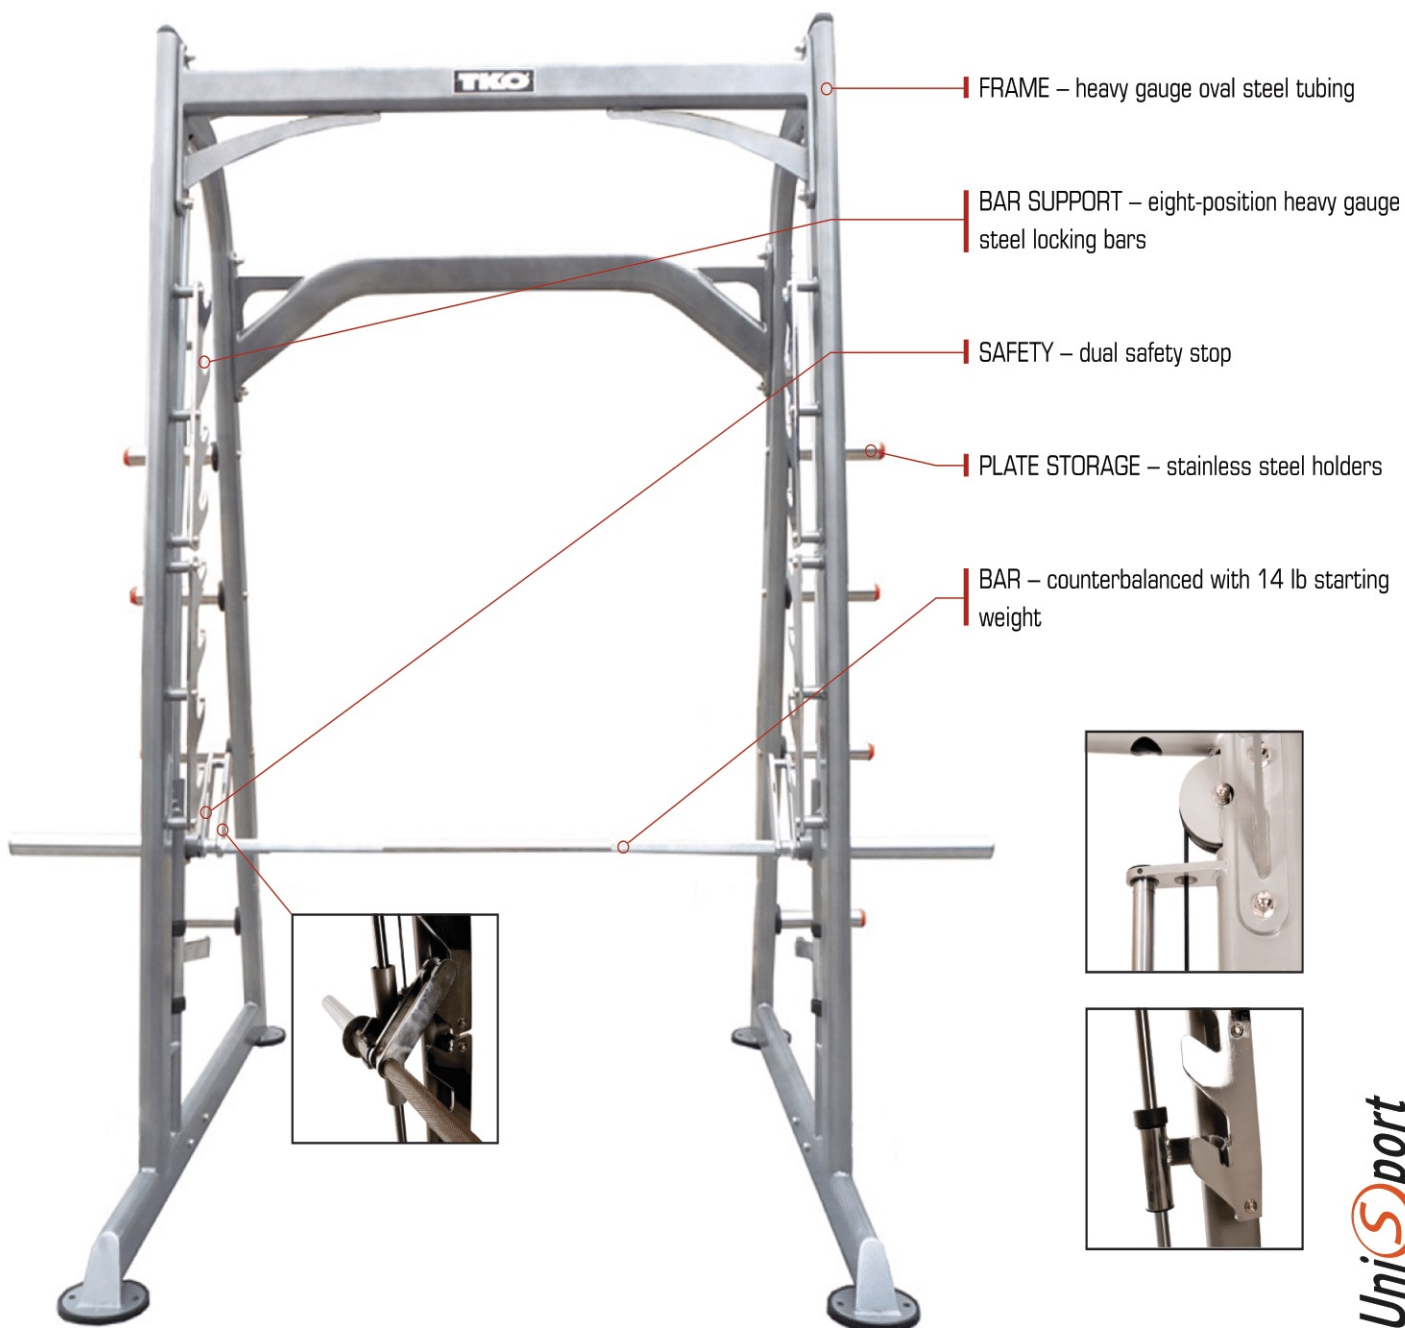

872SM | PLATE LOADED EQUIPMENT | SMITH MACHINE

The TKO Plate Loaded Equipment line provides high quality with a simple design to enhance the user workout and ensure a worry-free product for your facility. Easy to use, clean appearance, all while offering a smooth natural feel.

PRODUCT SPECIFICATIONS

DIMENSIONS (LWH):	61" x 57" x 89" (155cm x 145cm x 226cm)
PRODUCT WEIGHT:	425 lbs (193kg)
LOAD CAPACITY:	400 lbs
FRAME COLOR:	Graphite or Black
UPHOLSTERY COLOR:	Graphite or Black
WARRANTY:	FRAME = 10 Years PARTS = 5 Years CABLES = 1 Year UPHOLSTERY/GRIPS/ROLLERS: = 6 Months

FEATURES & BENEFITS

UniSport
Group

TKOSTRENGTH.COM | 1.866.856.3488

SALES@TKOSTRENGTH.COM